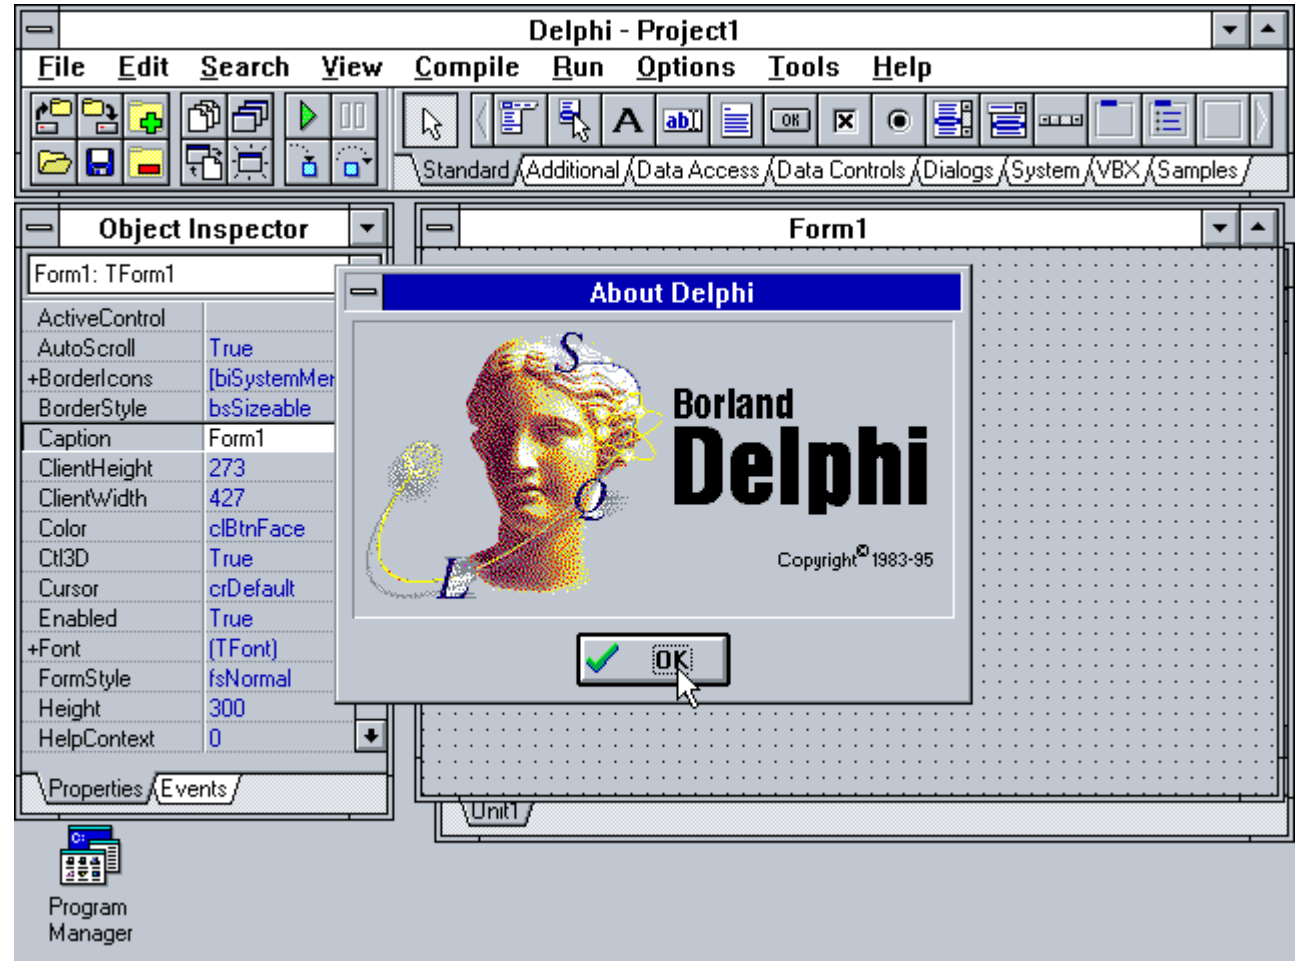

Mótakerfið, Windows forrit

- Frá árinu 2000
- Delphi
- Oracle gagnagrunnur fyrir leiki og leikmenn