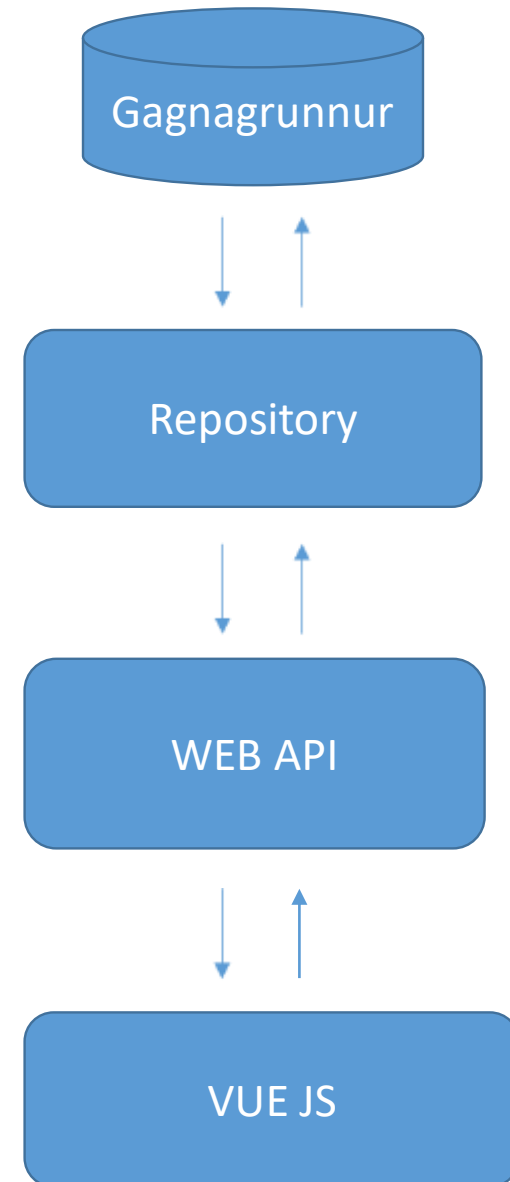

Nýtt móttakerfi

- Vue.js varð fyrir valinu
- Talar við sama gagnagrunn
- Repository býr til gagnamódel sem eru send niður í grunn og upp í WEB API
- Vue setur inn gögn, uppfærir eða sækir í gegnum vefþjónustulagið með Axios hlutanum í Vue.js