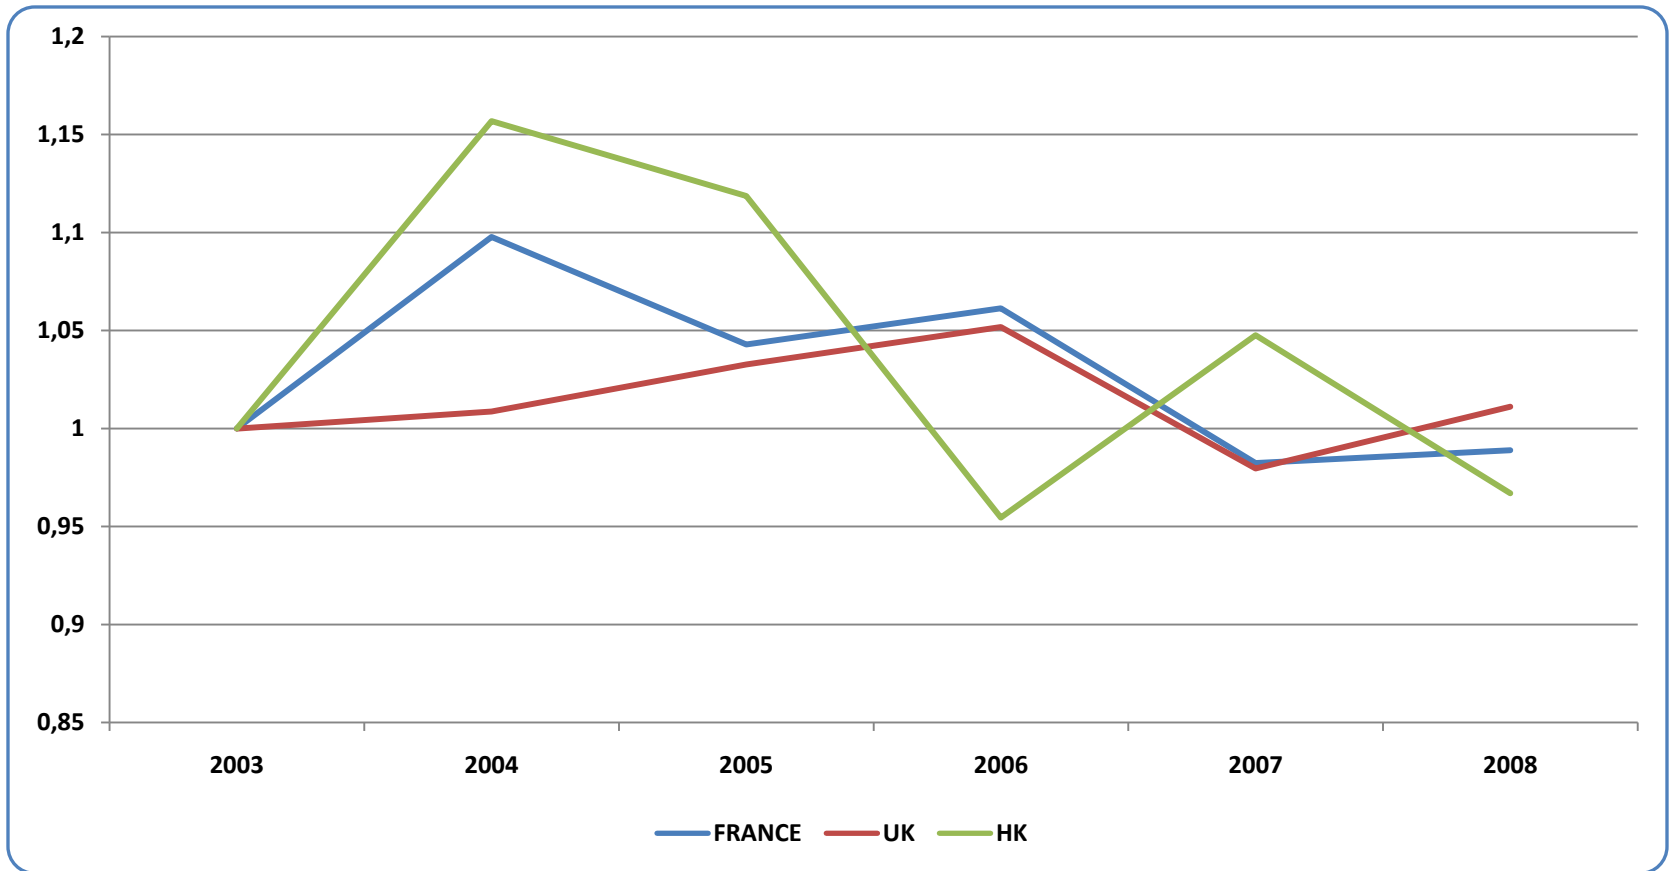

Lottery Sales

Lottery Sales % Change Year on Year 2003-2008

the game is on

Betware

Certus 7