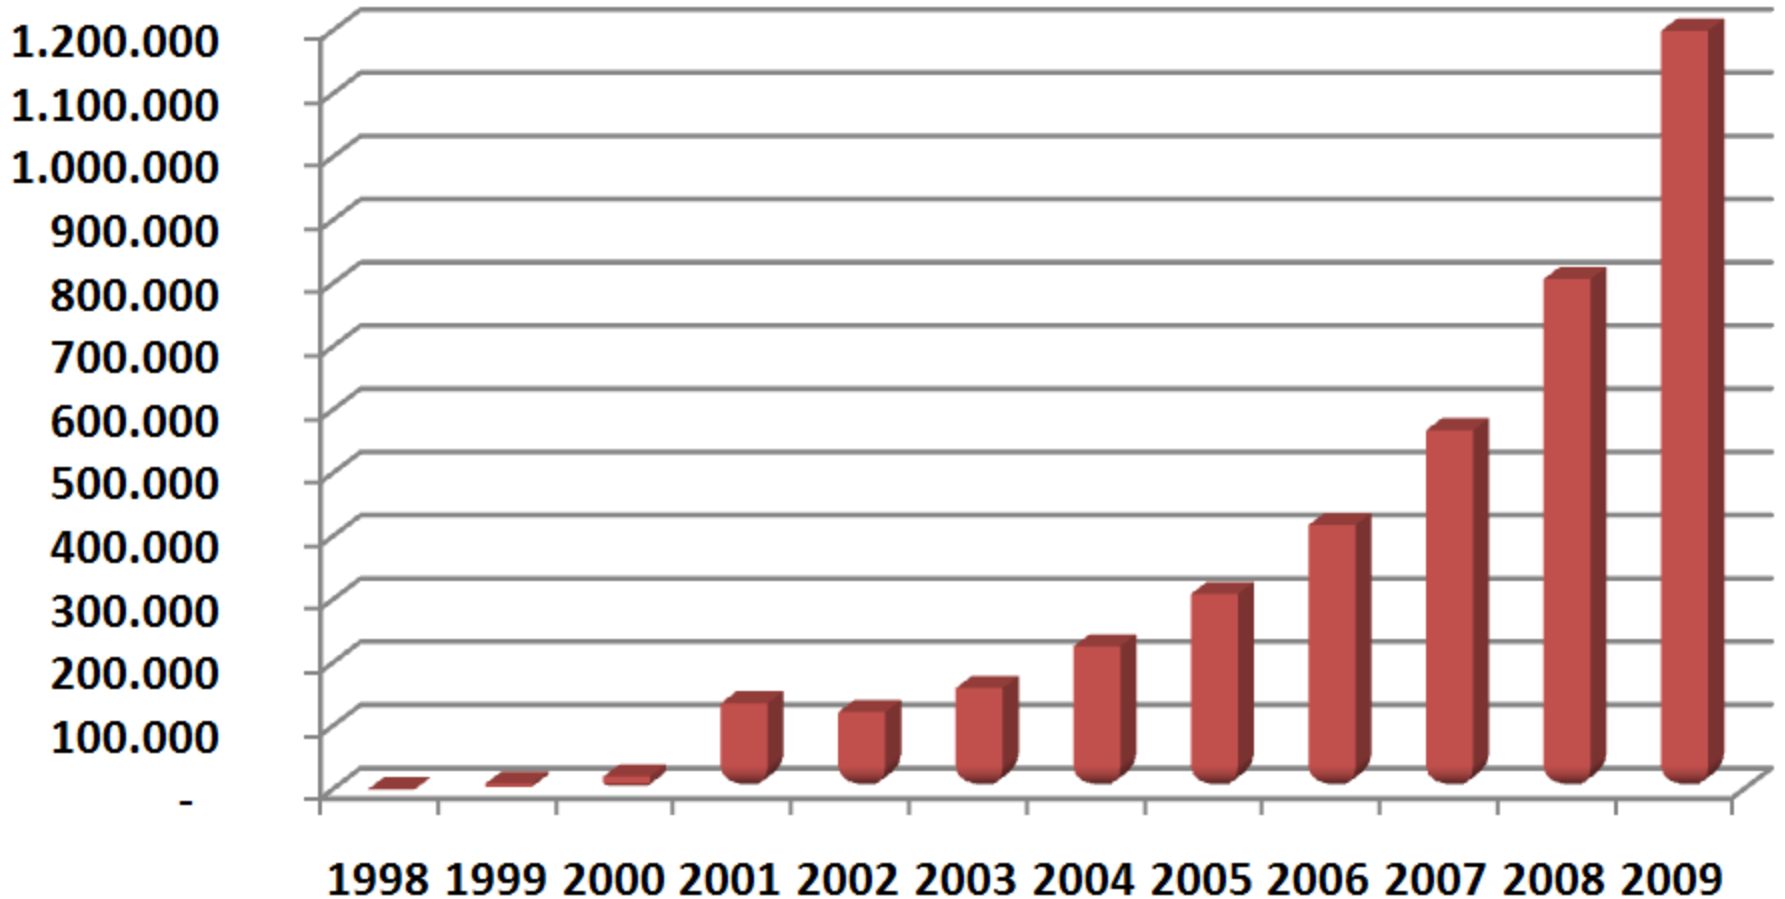

a Betware company

the game is on

Betware  Certus

Revenues

the game is on

Betware Certus

Betware currently has 101 employees worldwide

the game is on

Price

Specify the amount you want to pay for the coupon (**12.000 ISK maximum.**):

100 kr 200 kr 300 kr 400 kr 500 kr

Odds:

1000 kr 2000 kr 3000 kr 4000 kr 5000 kr

Returns:

Press **Create coupon** to let the system create a new coupon based on your input.