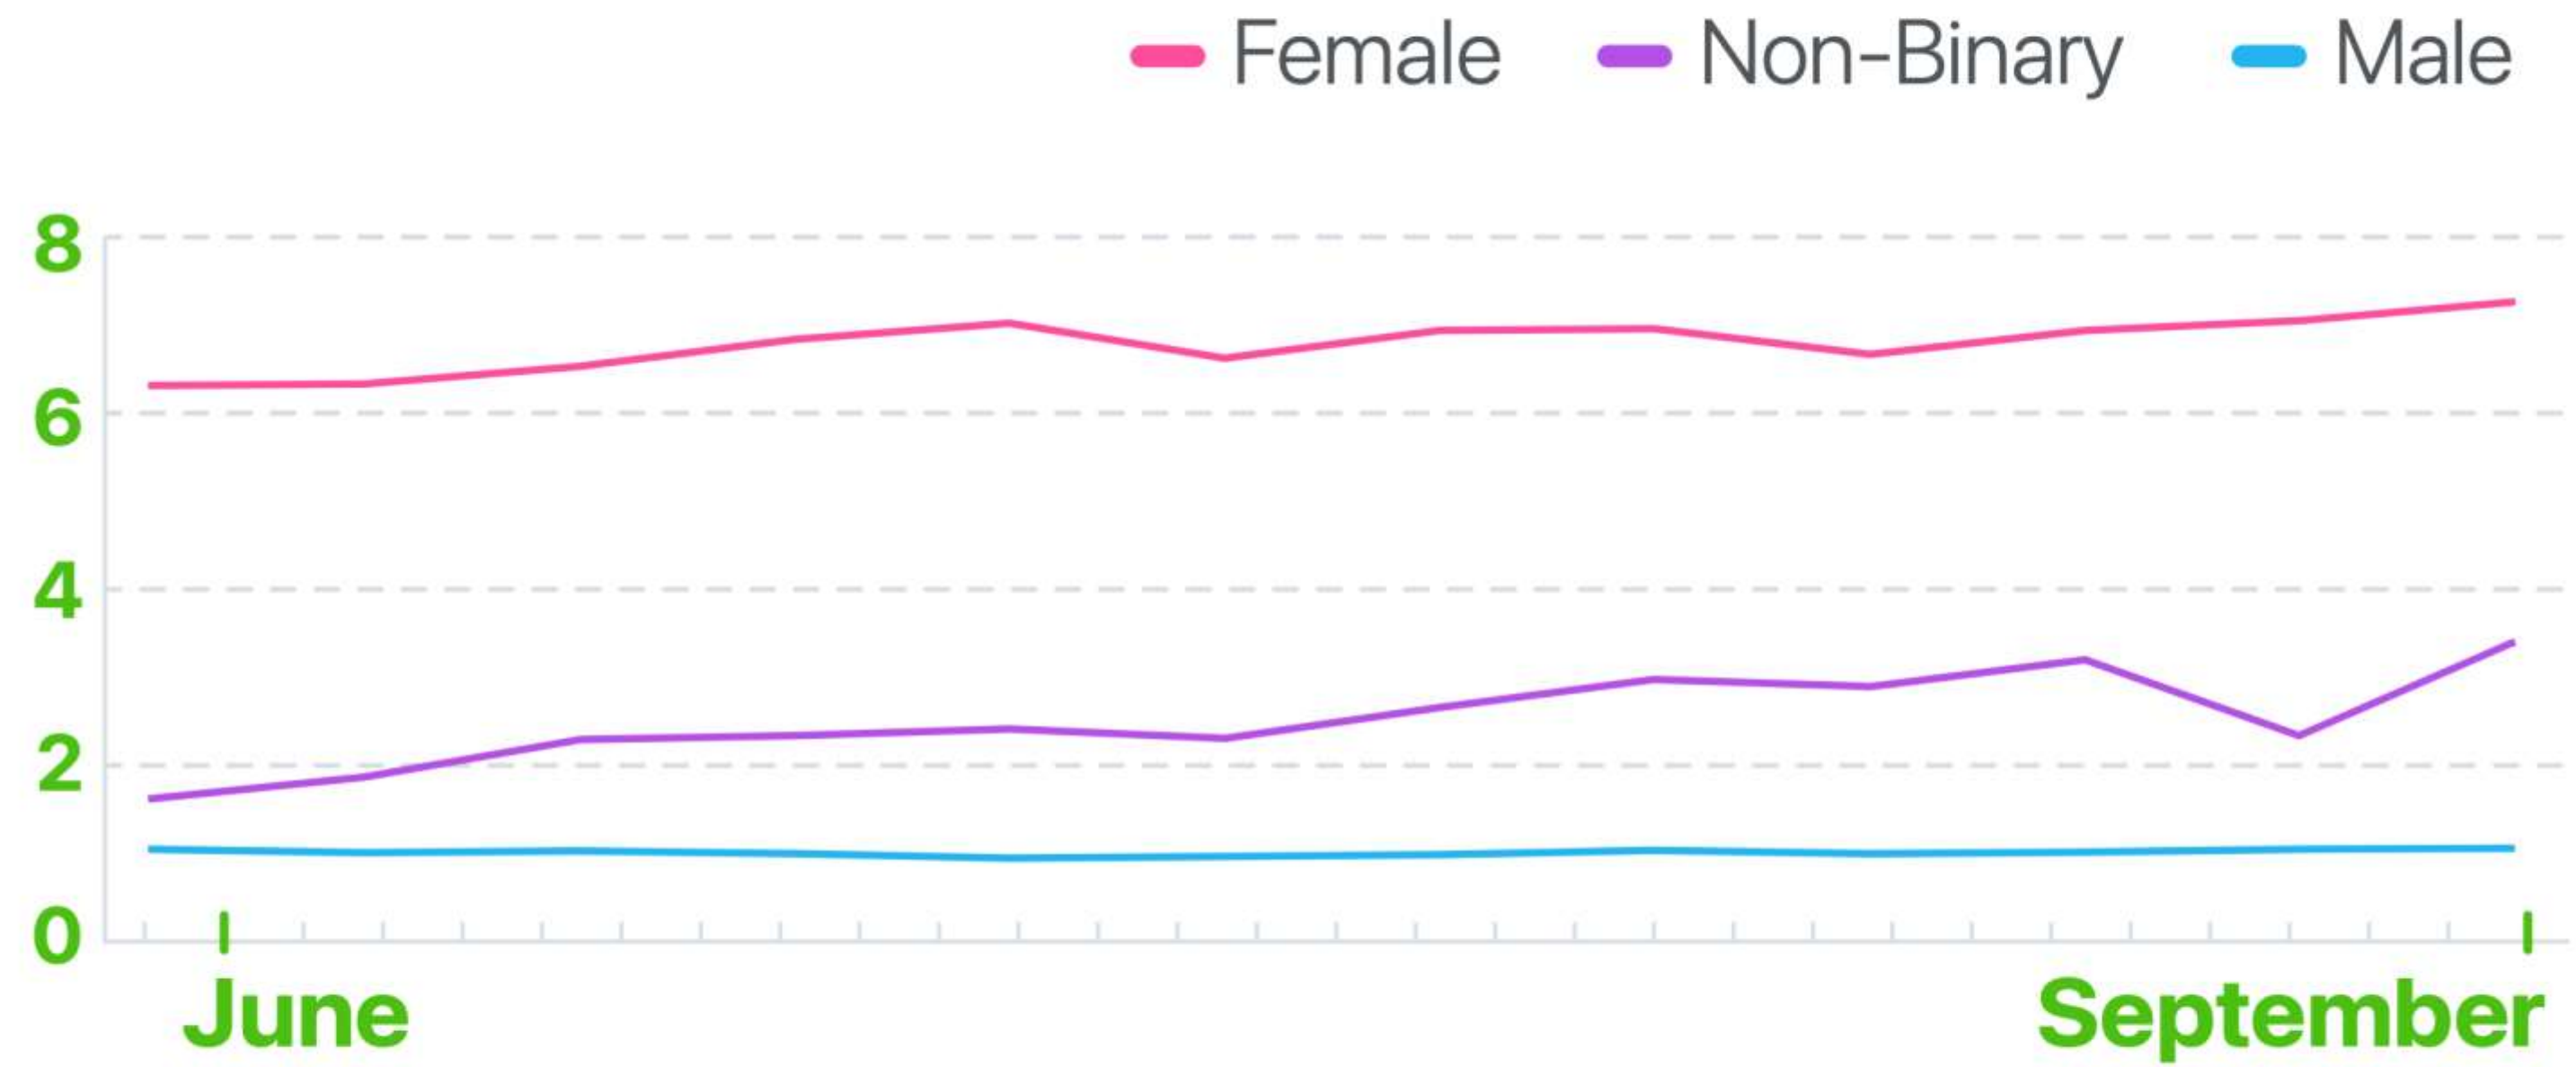

Smitten

Firebase

AppsFlyer

Amplitude

SIFTING THROUGH THE DATA

Total events per week | September 2021 - September 2022

Selectivity | Rejects/Likes

Selectivity | Rejects/Likes

Split into Male, Female & Non-Binary

USER FEED & MATCHING ALGORITHM

LIKE

NOPE

**OTHER
10'S**

**SIMILAR
INTERESTS**

**7-9 BUCKET
MIX**

**PAID
USERS**

**RELATIVE
ATTRACTIVENESS
LEVEL**

The text is rendered in a bold, bubbly, pink font with a dark blue outline and a light blue drop shadow. The words are stacked vertically: 'RELATIVE' on the top line, 'ATTRACTIVENESS' on the middle line, and 'LEVEL' on the bottom line. The text is centered horizontally. On the left side, there are three yellow starburst graphics of varying sizes. On the right side, there are also three yellow starburst graphics of varying sizes. The background is a gradient from red on the left to pink on the right, with a white curved shape at the bottom.