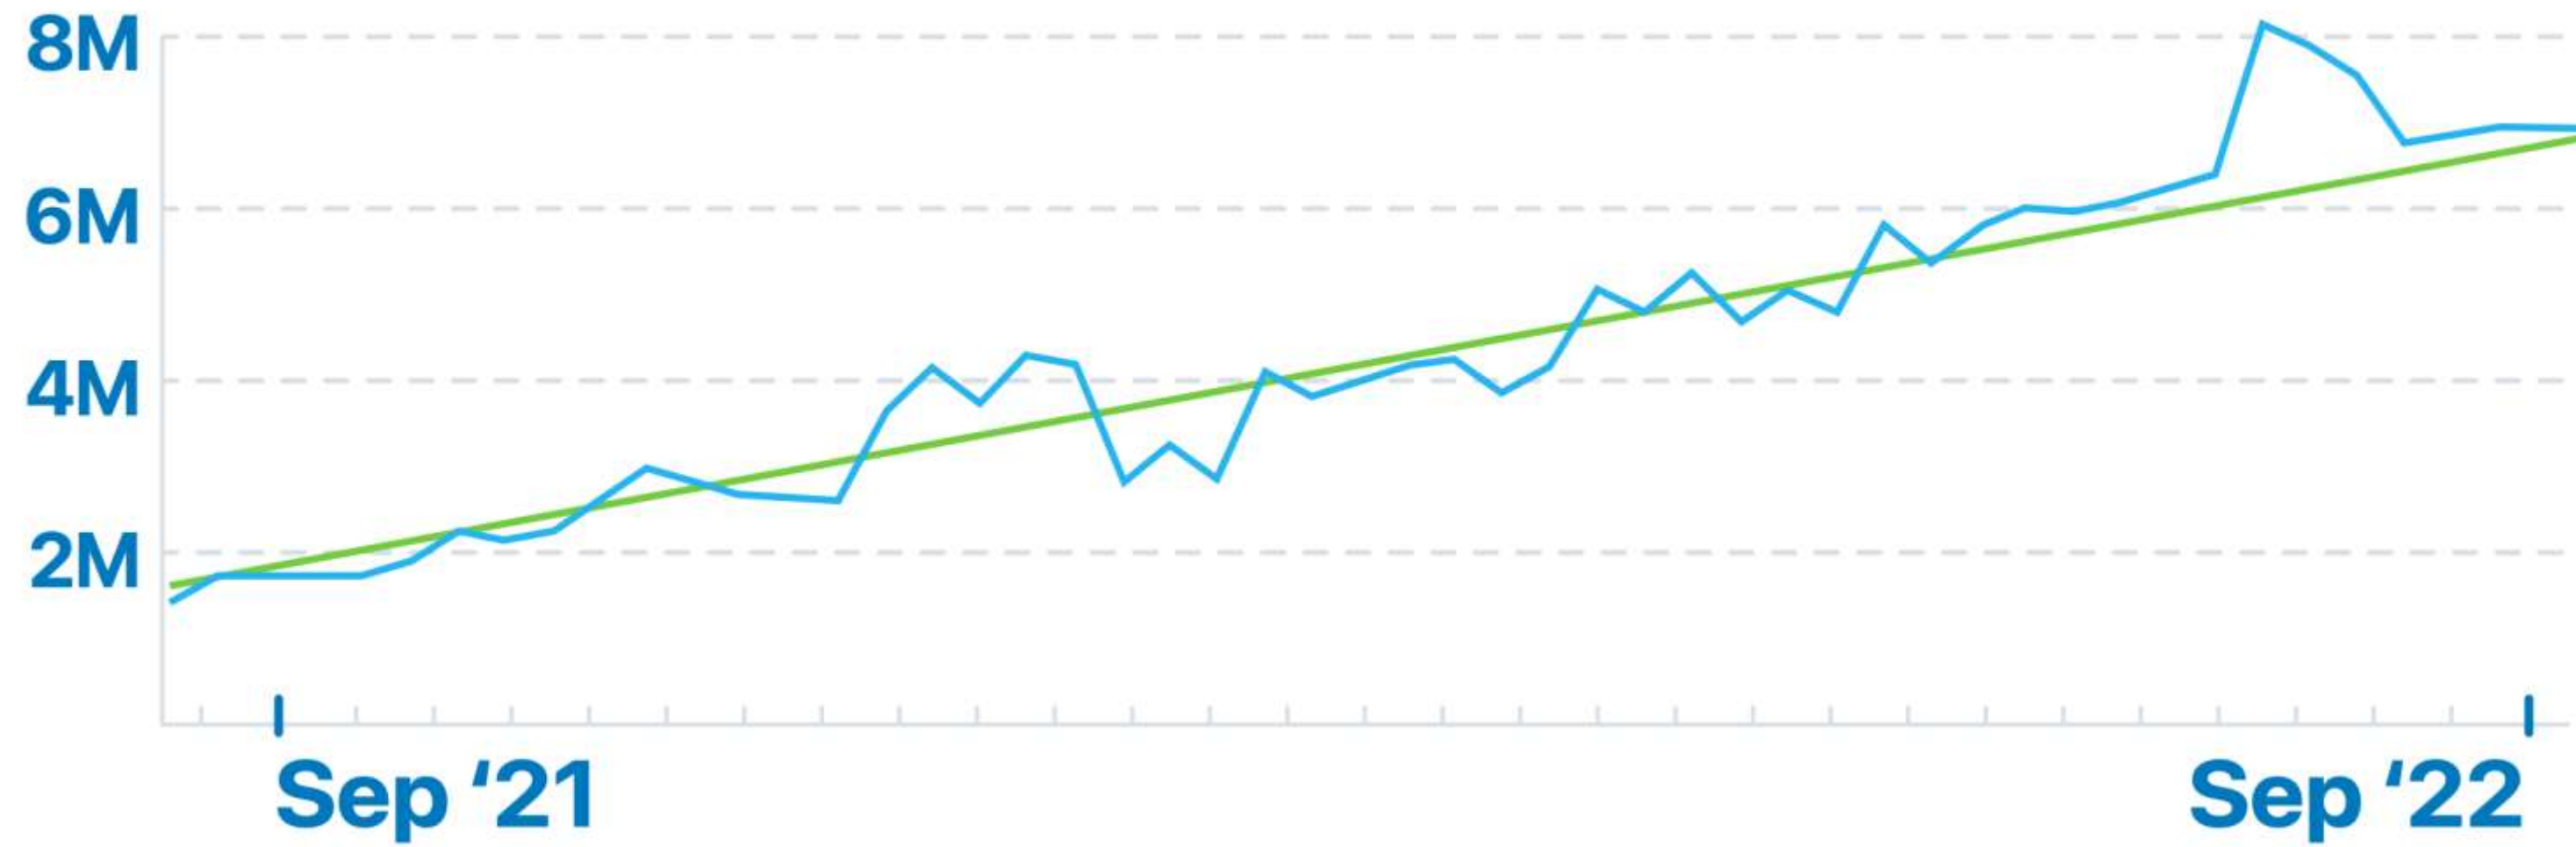

Smitten

Firebase

AppsFlyer

Amplitude

SIFTING THROUGH THE DATA

Total events per week | September 2021 - September 2022

Selectivity | Rejects/Likes

Selectivity | Rejects/Likes

**RELATIVE
ATTRACTIVENESS
LEVEL**

The text is rendered in a bold, bubbly, pink font with a dark blue outline and a light blue drop shadow. The words are stacked vertically: 'RELATIVE' on the top line, 'ATTRACTIVENESS' on the middle line, and 'LEVEL' on the bottom line. The text is centered horizontally. On the left side, there are three yellow starburst graphics of varying sizes. On the right side, there are also three yellow starburst graphics of varying sizes. The background is a gradient from red on the left to pink on the right, with a white curved shape at the bottom.