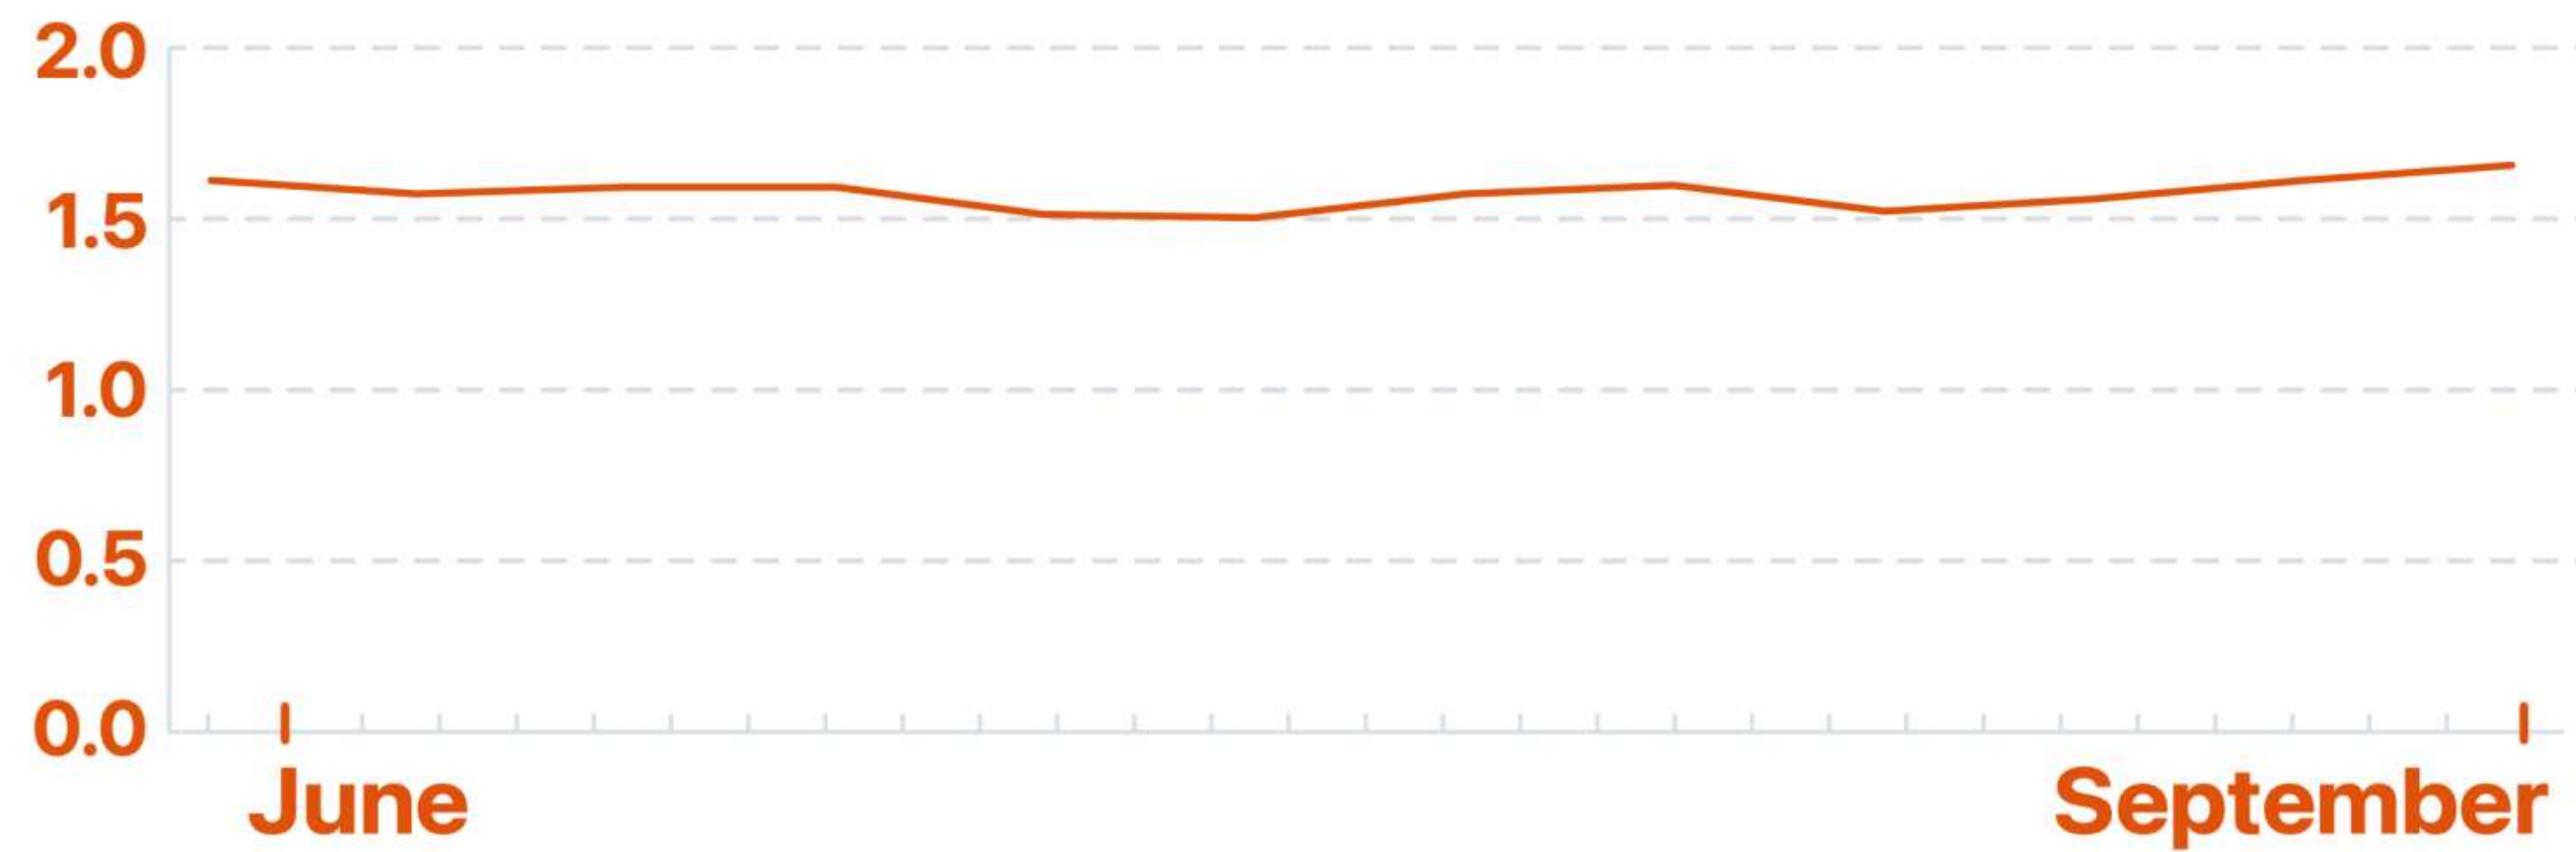

Smitten

Firebase

AppsFlyer

Amplitude

SIFTING THROUGH THE DATA

Total events per week | September 2021 - September 2022

Selectivity | Rejects/Likes

Selectivity | Rejects/Likes

**RELATIVE
ATTRACTIVENESS
LEVEL**

The text is rendered in a bold, bubbly, pink font with a dark blue outline and a light blue drop shadow. The words are stacked vertically: 'RELATIVE' on the top line, 'ATTRACTIVENESS' on the middle line, and 'LEVEL' on the bottom line. The text is centered horizontally. On the left side, there are three yellow starburst graphics of varying sizes. On the right side, there are also three yellow starburst graphics of varying sizes. The background is a gradient from red on the left to pink on the right, with a white curved shape at the bottom.