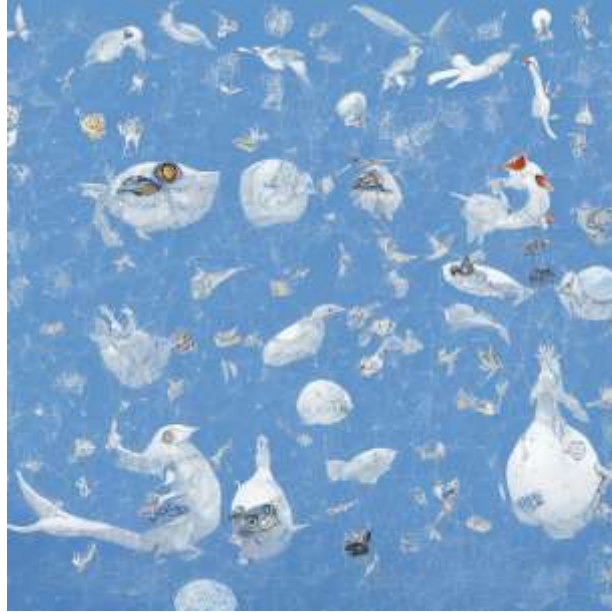

MIÐEIND

Mynd → Texti → Mynd

a blue and white web page with a bunch of different things on it's side
and a bunch of other things on the page, environmental art, Craola,
computer graphics, behance hd