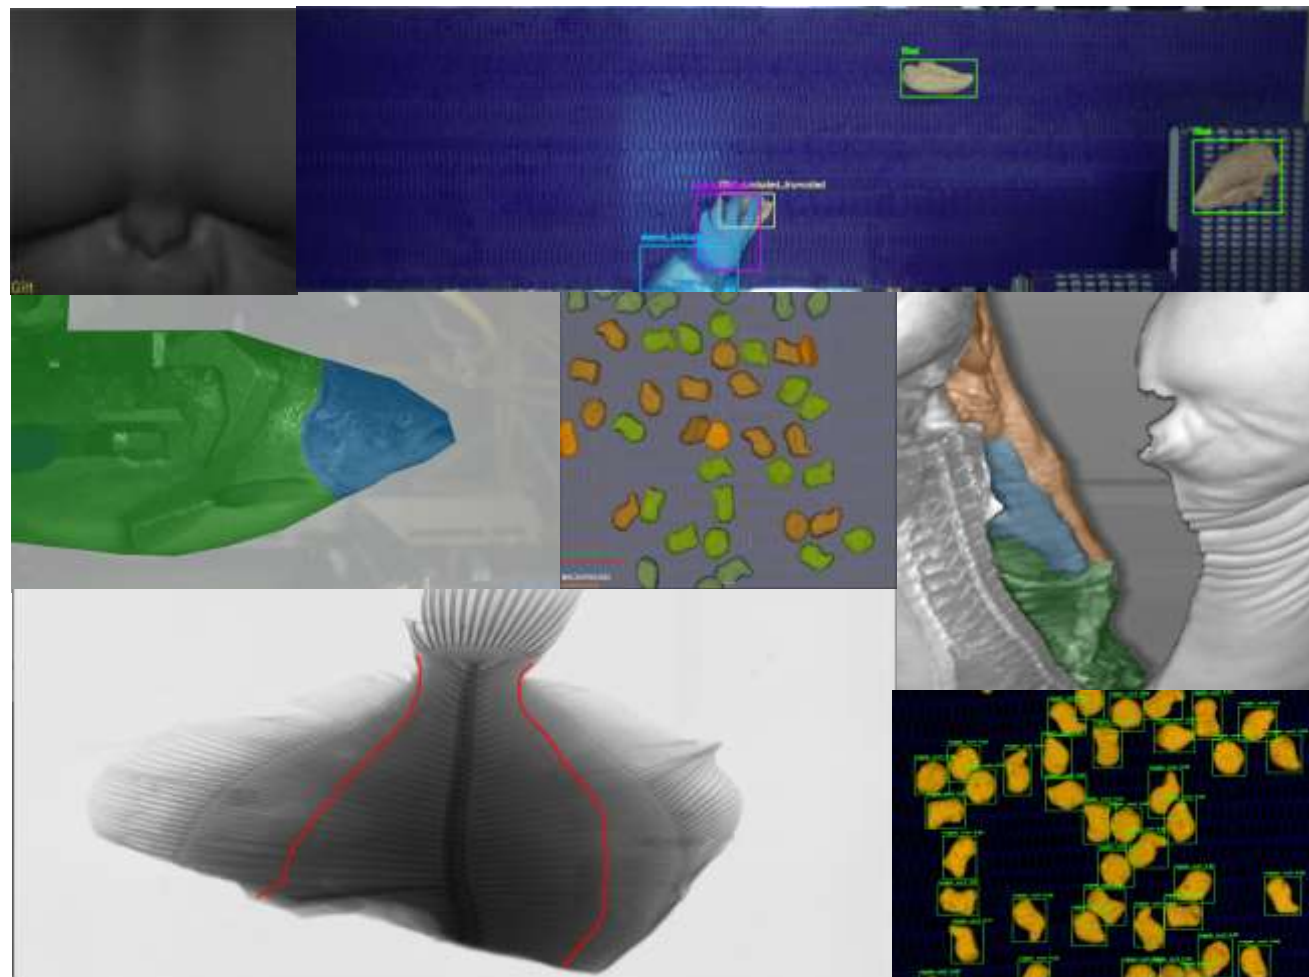

Notkun líkana